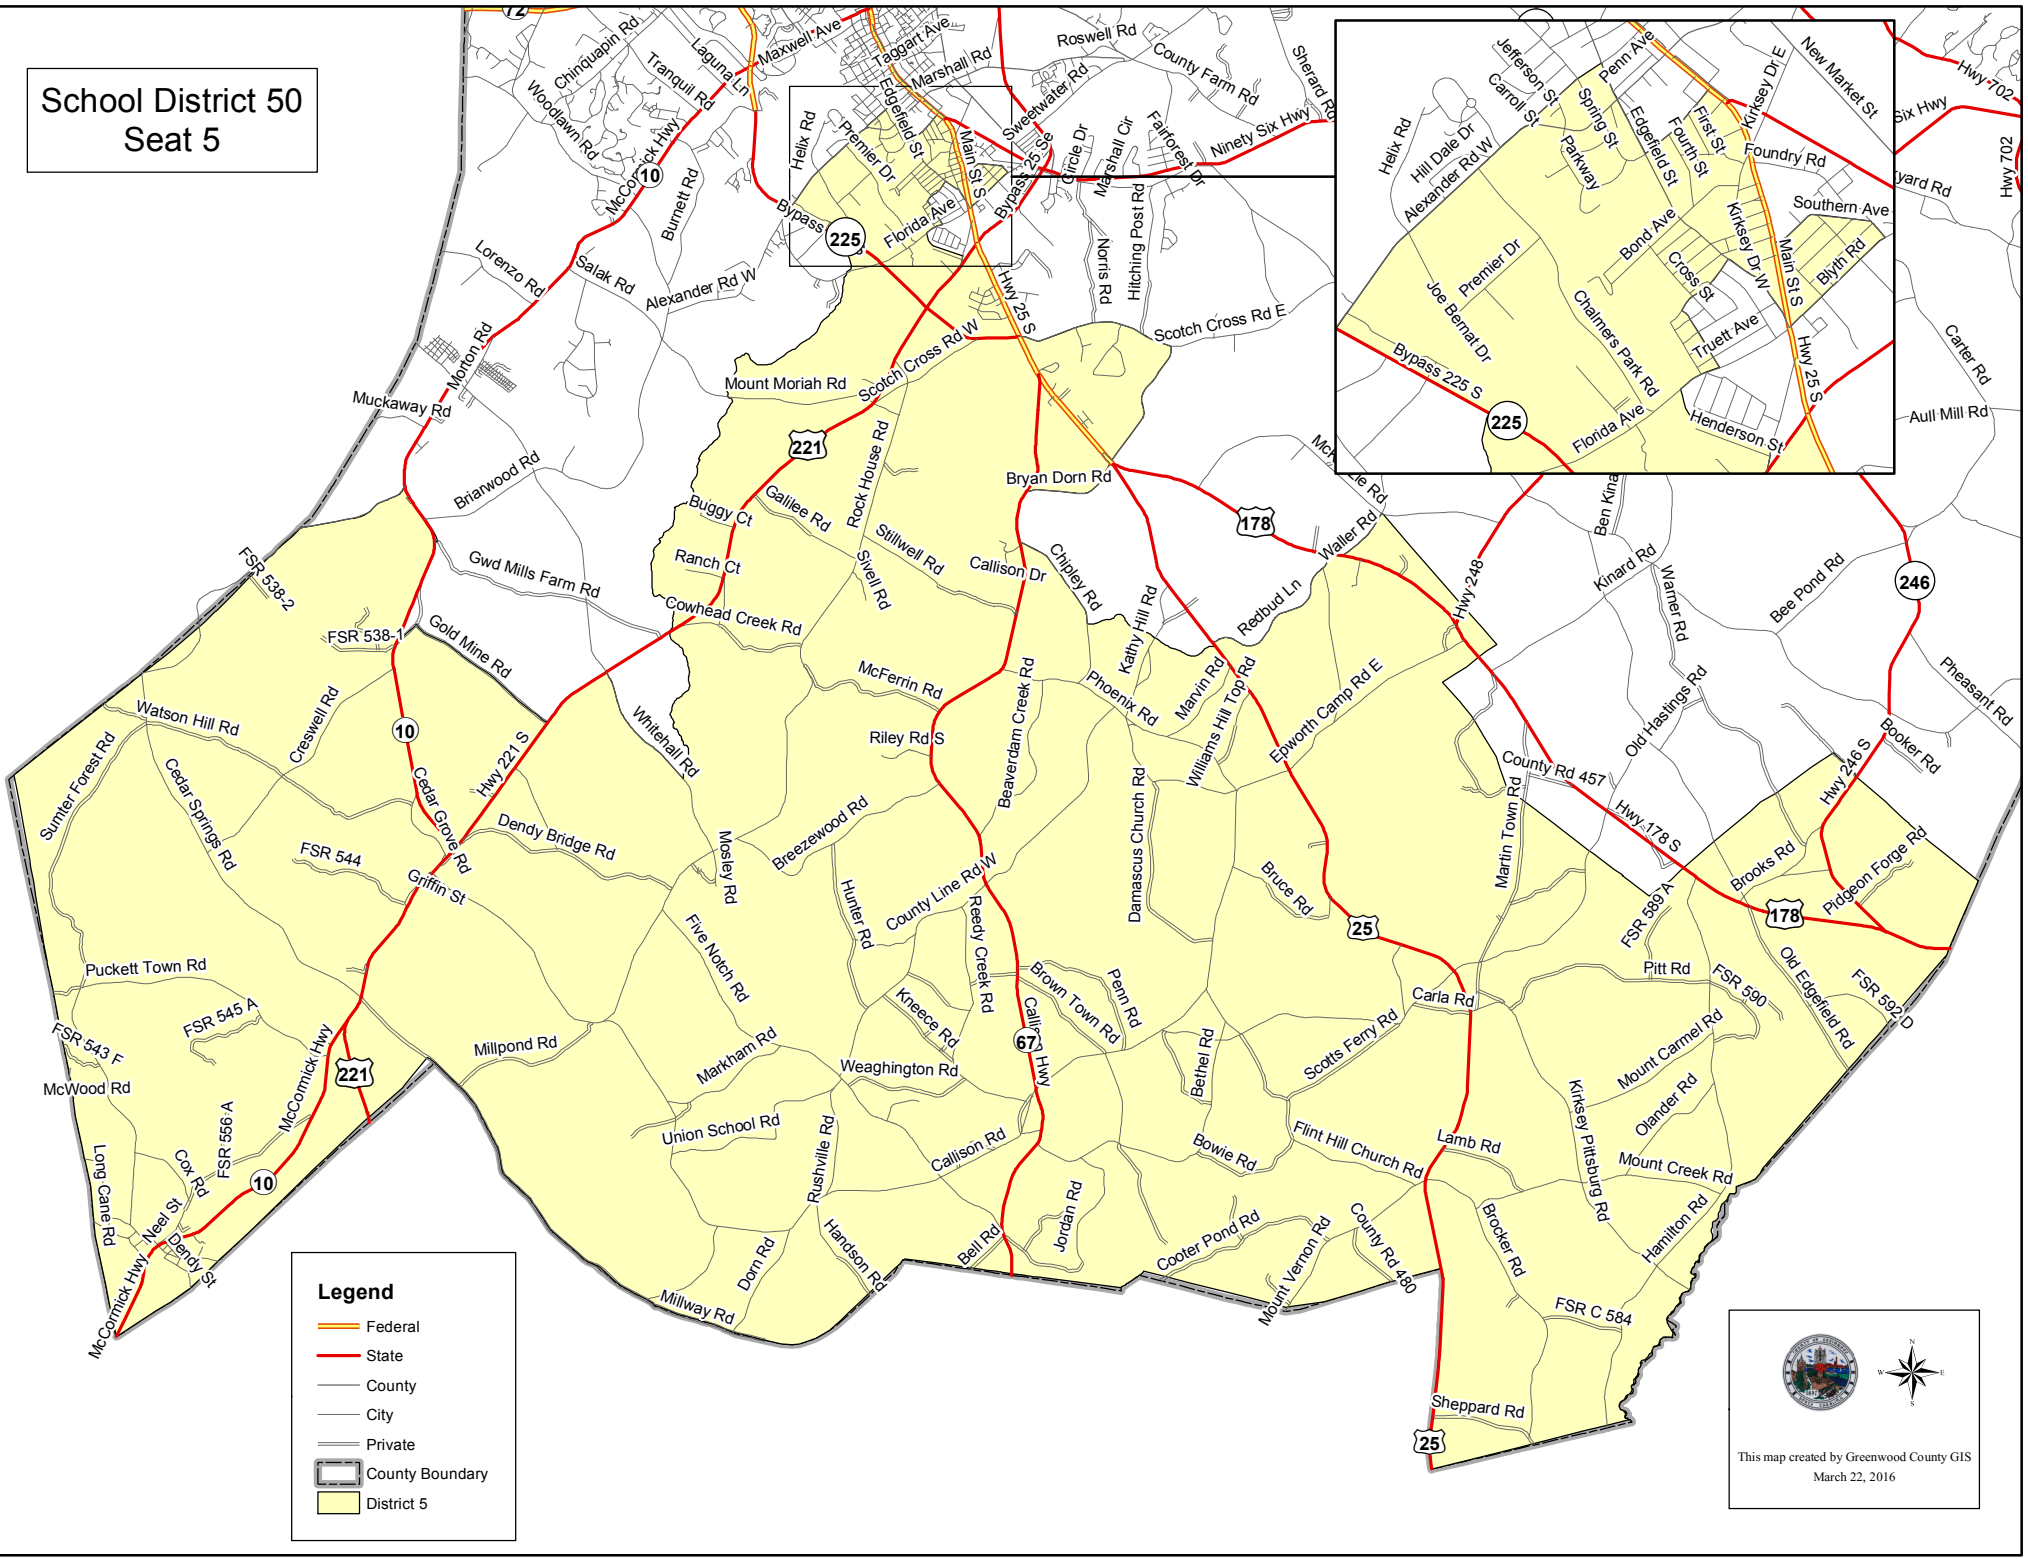

School District 50 Seat 5

Legend

- Federal
- State
- County
- City
- Private
- County Boundary
- District 5

This map created by Greenwood County GIS
March 22, 2016