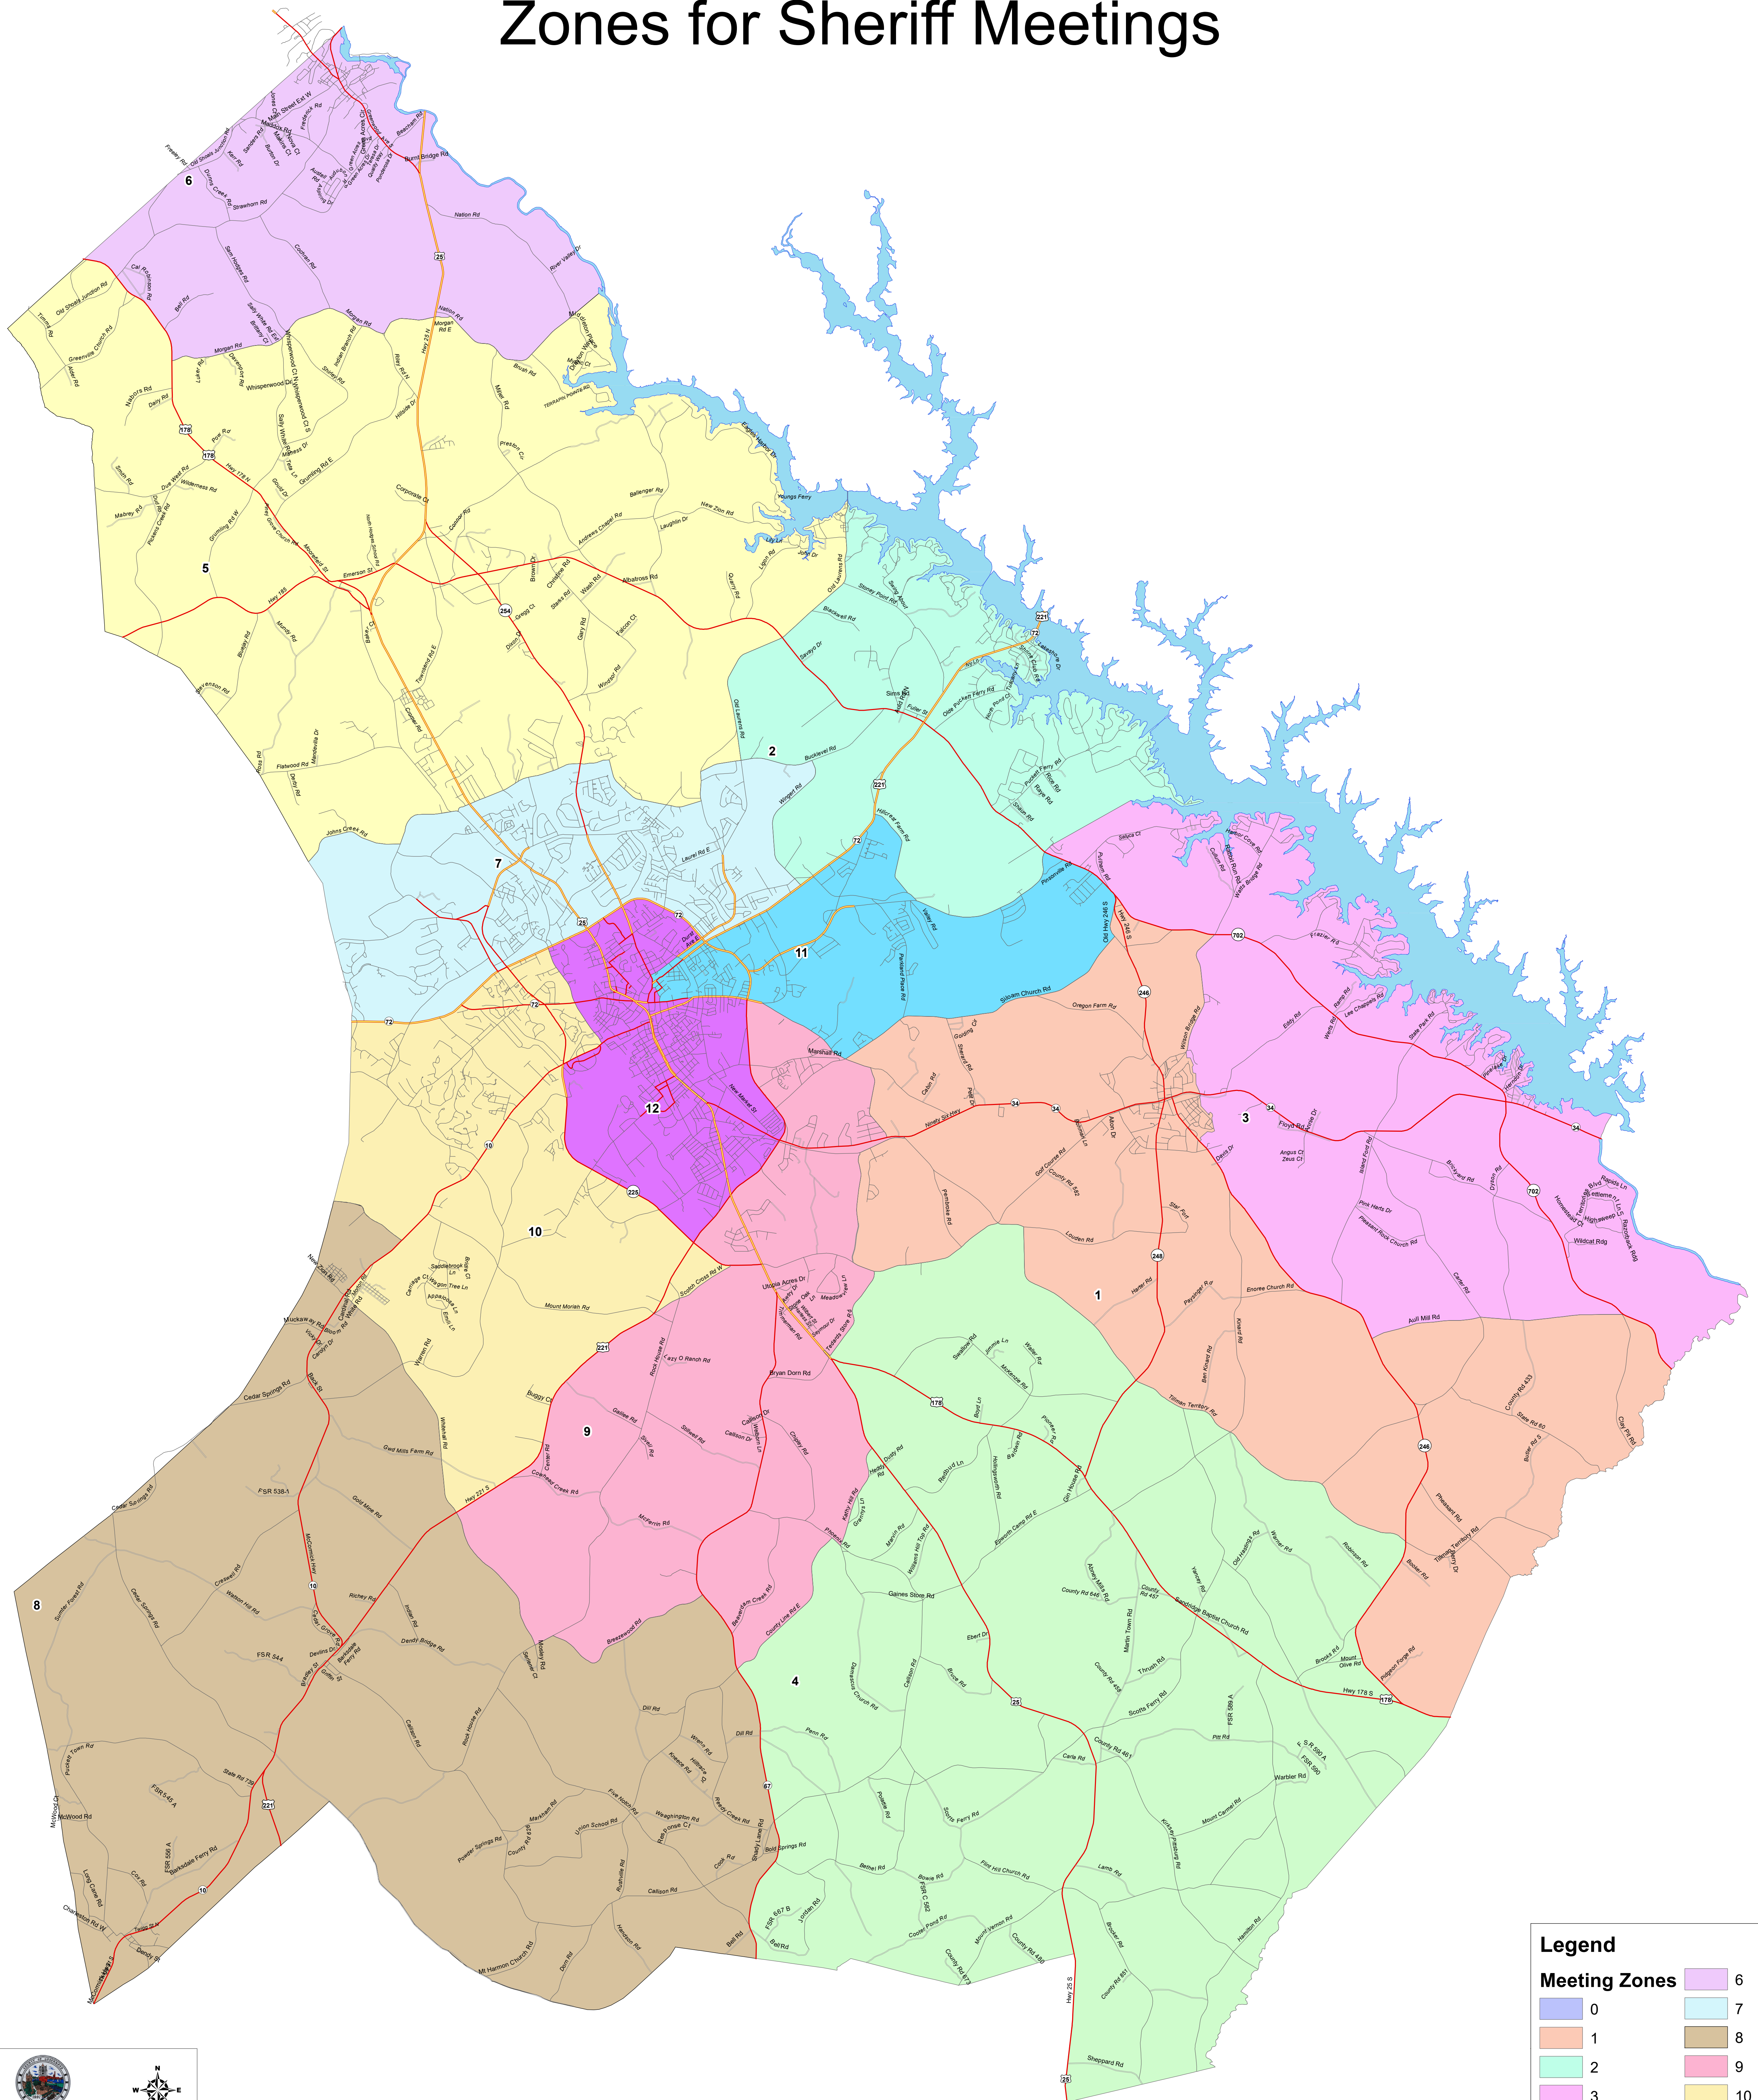

Zones for Sheriff Meetings

Map produced by:
Greenwood County GIS
March 2019
1 inch = 5,161 feet

Legend	
Meeting Zones	
0	7
1	8
2	9
3	10
4	11
5	12
6	